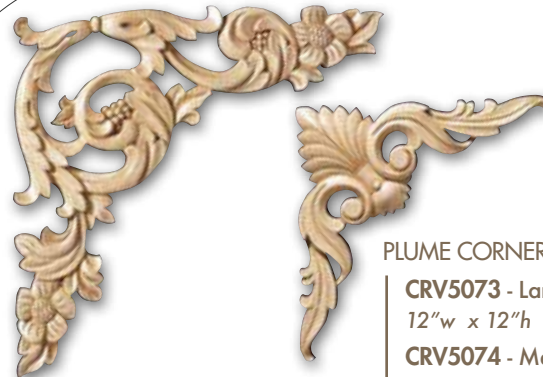

PLUME CORNER

CRV5073 - Large
12" w x 12" h x 13/16" d
CRV5074 - Medium
8" w x 8" h x 13/16" d
CRV5075 - Small
4" w x 4" h x 5/8" d
sold 2/pkg.

STAR

CRV5193 - Medium
4" w x 5/8" d sold 4/pkg.
CRV5194 - Small
2 1/2" w x 1/2" d sold 4/pkg.

STAR ROSETTE

CRV5197 - Medium
5 1/2" sq. x 1 3/8" d sold 2/pkg.
accepts 13/16" casings - star is 4"
CRV5198 - Small
3 1/2" sq. x 1 3/8" d sold 2/pkg.
accepts 13/16" casings - star is 2 1/2"

CRV5079 - Clipped Scroll Corners
4 1/4" w x 4 1/4" h x 5/8" d
sold 4/pkg. 2 left / 2 right