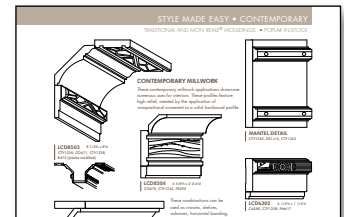

Mon Reale® Mouldings are an opulent collection of 142 high-relief Architectural Mouldings manufactured from clear Poplar, in the U.S.A. These classically-inspired, sculptured mouldings are made from a fine grain overlay contoured to solid Poplar mouldings. They can be stained, painted, or glazed and install with standard woodworking tools. In-stock, prompt shipment.