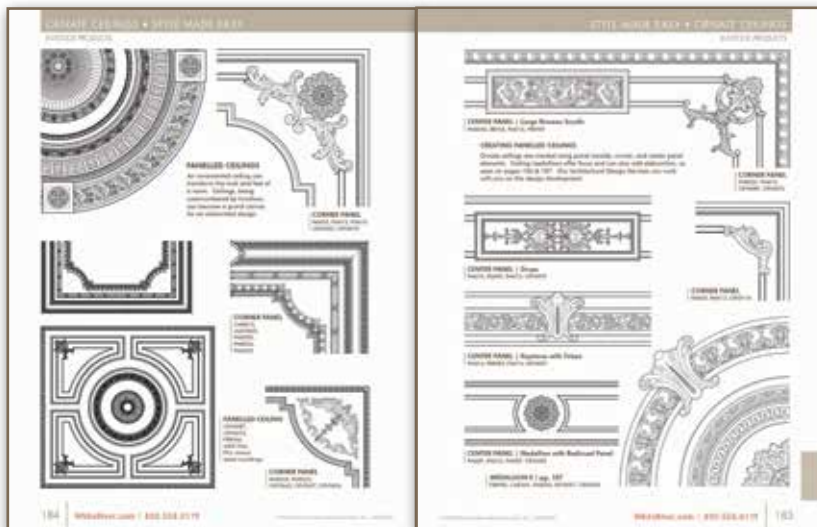

For Panelled Wall & Ceiling Design Applications, go to WhiteRiver.com/stylemadeasy
This is an online catalog only.