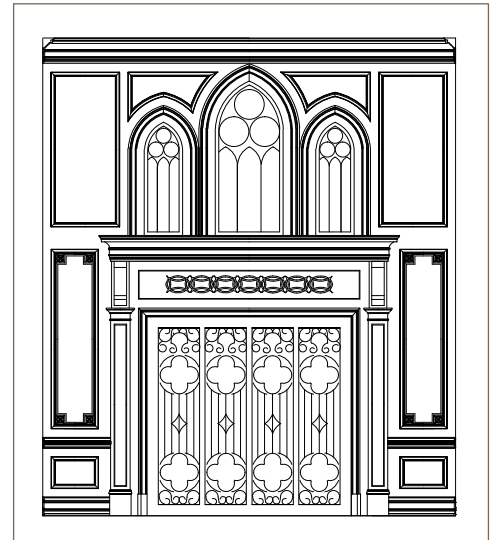

LEFT: Panelled ceiling. With a 26' flat ceiling in the great room, Design Services created this embellished large panel with varying motifs and scale.

ABOVE: Panelled celtic door surround. This client had a lovely leaded glass entry door and window and desired celtic motifs designed in a Classical language. Exciting!