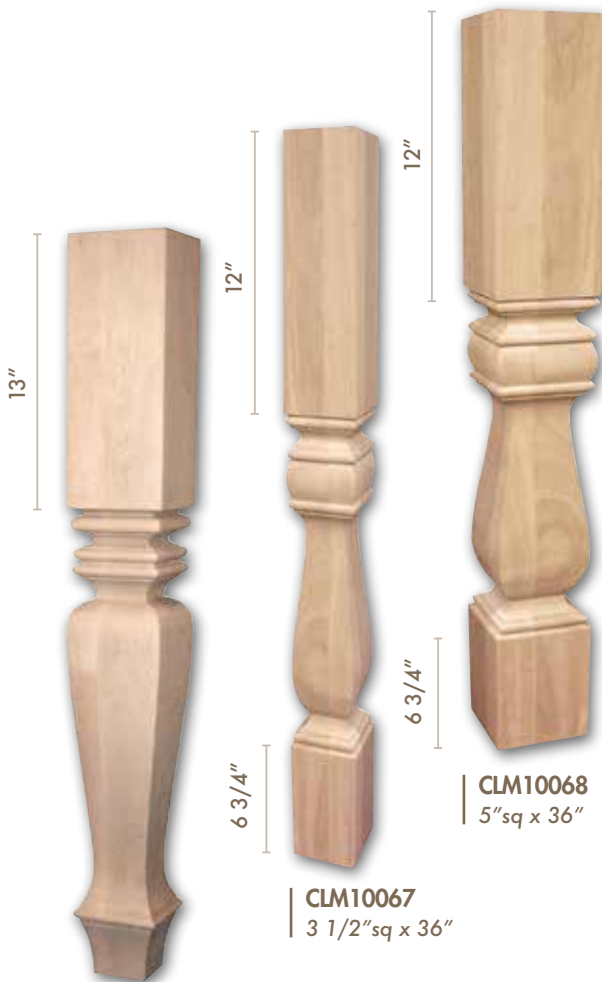

CLM10066
5" sq x 36"

CLM10067
3 1/2" sq x 36"

CLM10068
5" sq x 36"