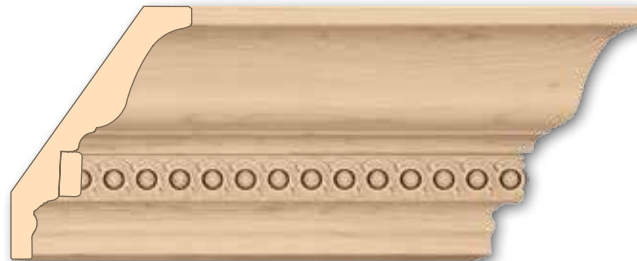

MLD7046 - Light Rail Crown Moulding Set
5" x 13/16" x 96"   4 1/4" h x 2 7/8" d