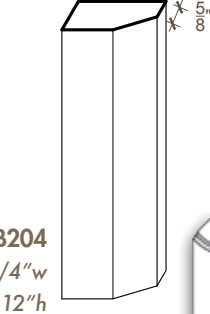

• PROMPT SHIPMENT •

5 BUSINESS DAYS
MOST STOCK PRODUCTS

POPLAR IN-STOCK

MOULDINGS

PB200
1 1/2" d x 4 3/4" w
x 12" h

PB202
1 1/2" d x 4 3/4" w
x 9" h

PB204
1 1/2" d x 4 1/4" w
x 12" h

Fit casings: CA8346,
CA8320, CA8322, CA8326,
CA362, CA389