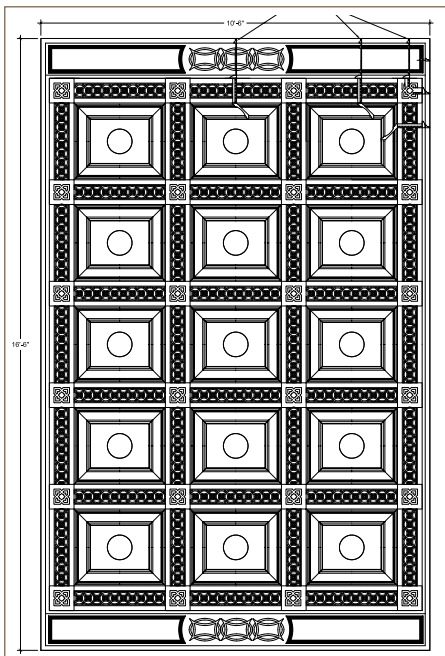

LEFT: Coffered ceiling motif. This client requested that our Design Services create a beamed ceiling using celtic motifs and fit the design into existing framing. Wonderful!