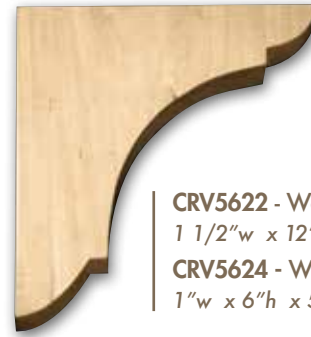

CRV5294 - X-Small
3" w x 6" h x 1 1/2" d

CRV5257
Classic Corbel
7" w x 22" h x 3 1/4" d

CRV5291
Classic Corbel
8 5/8" w x 34" h x 5 1/2" d

CRV5621 - Large Rangehood Bracket Corbel
4" w x 24 1/2" h x 14" d

CRV5622 - Wall Bracket
1 1/2" w x 12" h x 11" d

CRV5624 - Wall Bracket
1" w x 6" h x 5 1/2" d

CRV5626 - Wall Cabinet Support
3" w x 2" h x 15" d

Over mantel rangehood showcases simple, but lovely design solutions. Cornice CM8854 and shelf built with MLD5903 and corbel CRV5097. Wonderful. Fresh.