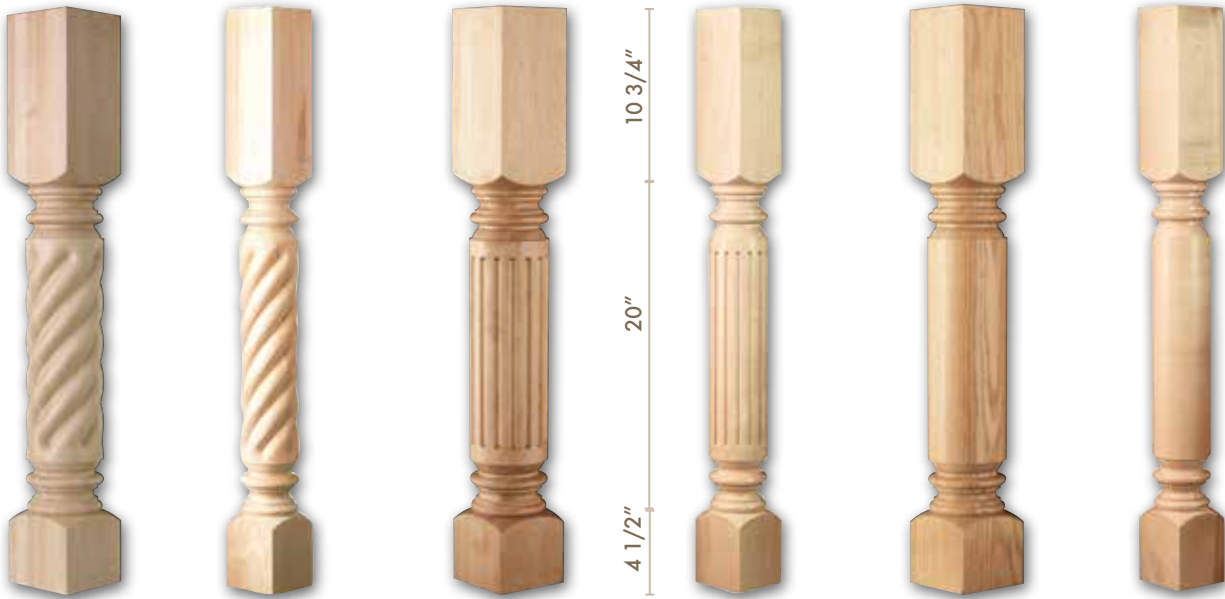

FOR CABINETS & FURNITURE™

MAPLE & CHERRY IN-STOCK

CLM6209 Rope Classic 5"sq x 35 1/4"h CLM6209H - Split	CLM6210 Rope Classic 3 3/4"sq x 35 1/4"h CLM6210H - Split	CLM6211 Fluted Classic 5"sq x 35 1/4"h CLM6211H - Split	CLM6212 Fluted Classic 3 3/4"sq x 35 1/4"h CLM6212H - Split	CLM6213 Traditional Classic 5"sq x 35 1/4"h CLM6213H - Split	CLM6214 Traditional Classic 3 3/4"sq x 35 1/4"h CLM6214H - Split