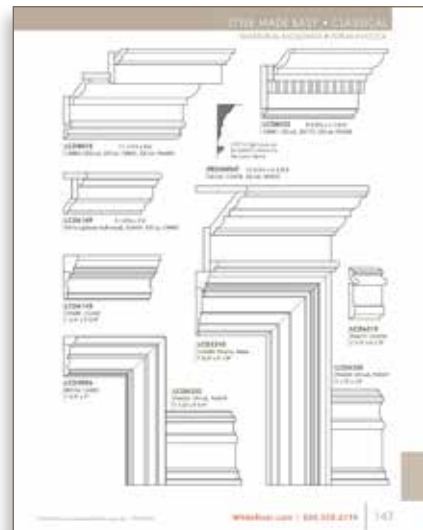

For Large Combination Design Applications, go to WhiteRiver.com/stylemadeeasy
This is an online catalog only.