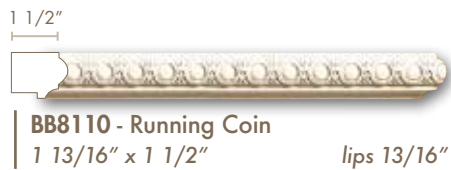

POPLAR IN-STOCK

MOULDINGS

Mon Reale® Mouldings are an opulent collection of 142 high-relief Architectural Mouldings manufactured from clear Poplar, in the U.S.A. These classically-inspired, sculptured mouldings are made from a fine grain overlay contoured to solid Poplar mouldings. They can be stained, painted, or glazed and install with standard woodworking tools. In-stock, prompt shipment.