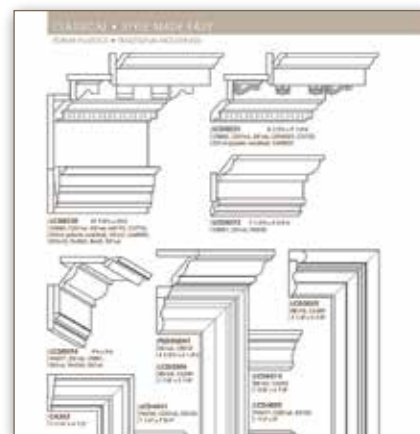

Traditional Hardwood Mouldings are a collection of 219 deeply profiled mouldings and are the backbone of any interior millwork project. These are manufactured in the U.S.A. from clear Poplar and Red Oak as denoted per profile. Can be stained, painted, or glazed and installs with standard woodworking tools. In-stock, prompt shipment.