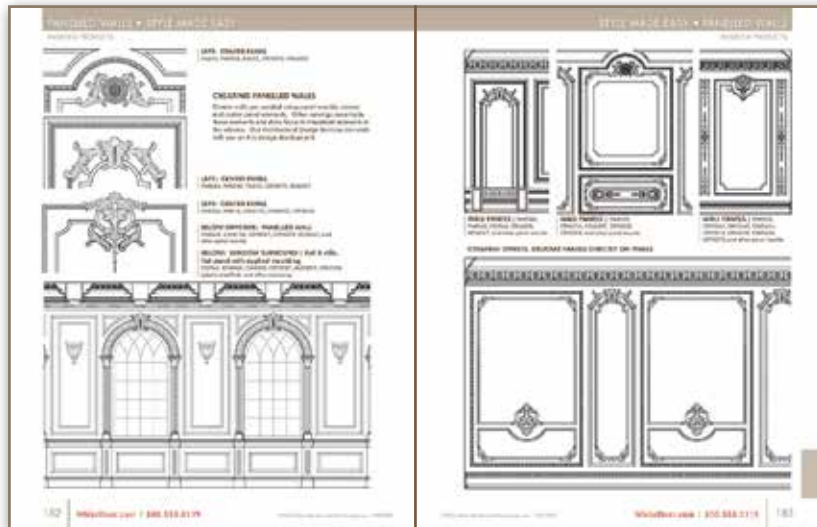

For Panelled Wall & Ceiling Design Applications, go to WhiteRiver.com/stylemadeeasy. This is an online catalog only.