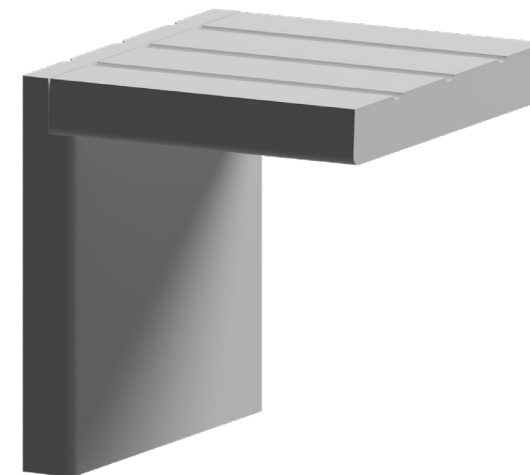

WINDOW & DOOR | DOOR STOPS

JAMBS

Dimensions	Below Dado	Species	Warehouse
11/16" x 4-9/16"	81"	PFJ	ELK
11/16" x 4-9/16"	97"	PFJ	ELK
11/16" x 4-5/8"	81"	PFJ	DET
11/16" x 4-5/8"	97"	PFJ	DET
11/16" x 6-9/16"	81"	PFJ	ELK
11/16" x 6-9/16"	97"	PFJ	ELK
11/16" x 6-5/8"	81"	PFJ	DET
11/16" x 6-5/8"	97"	PFJ	DET