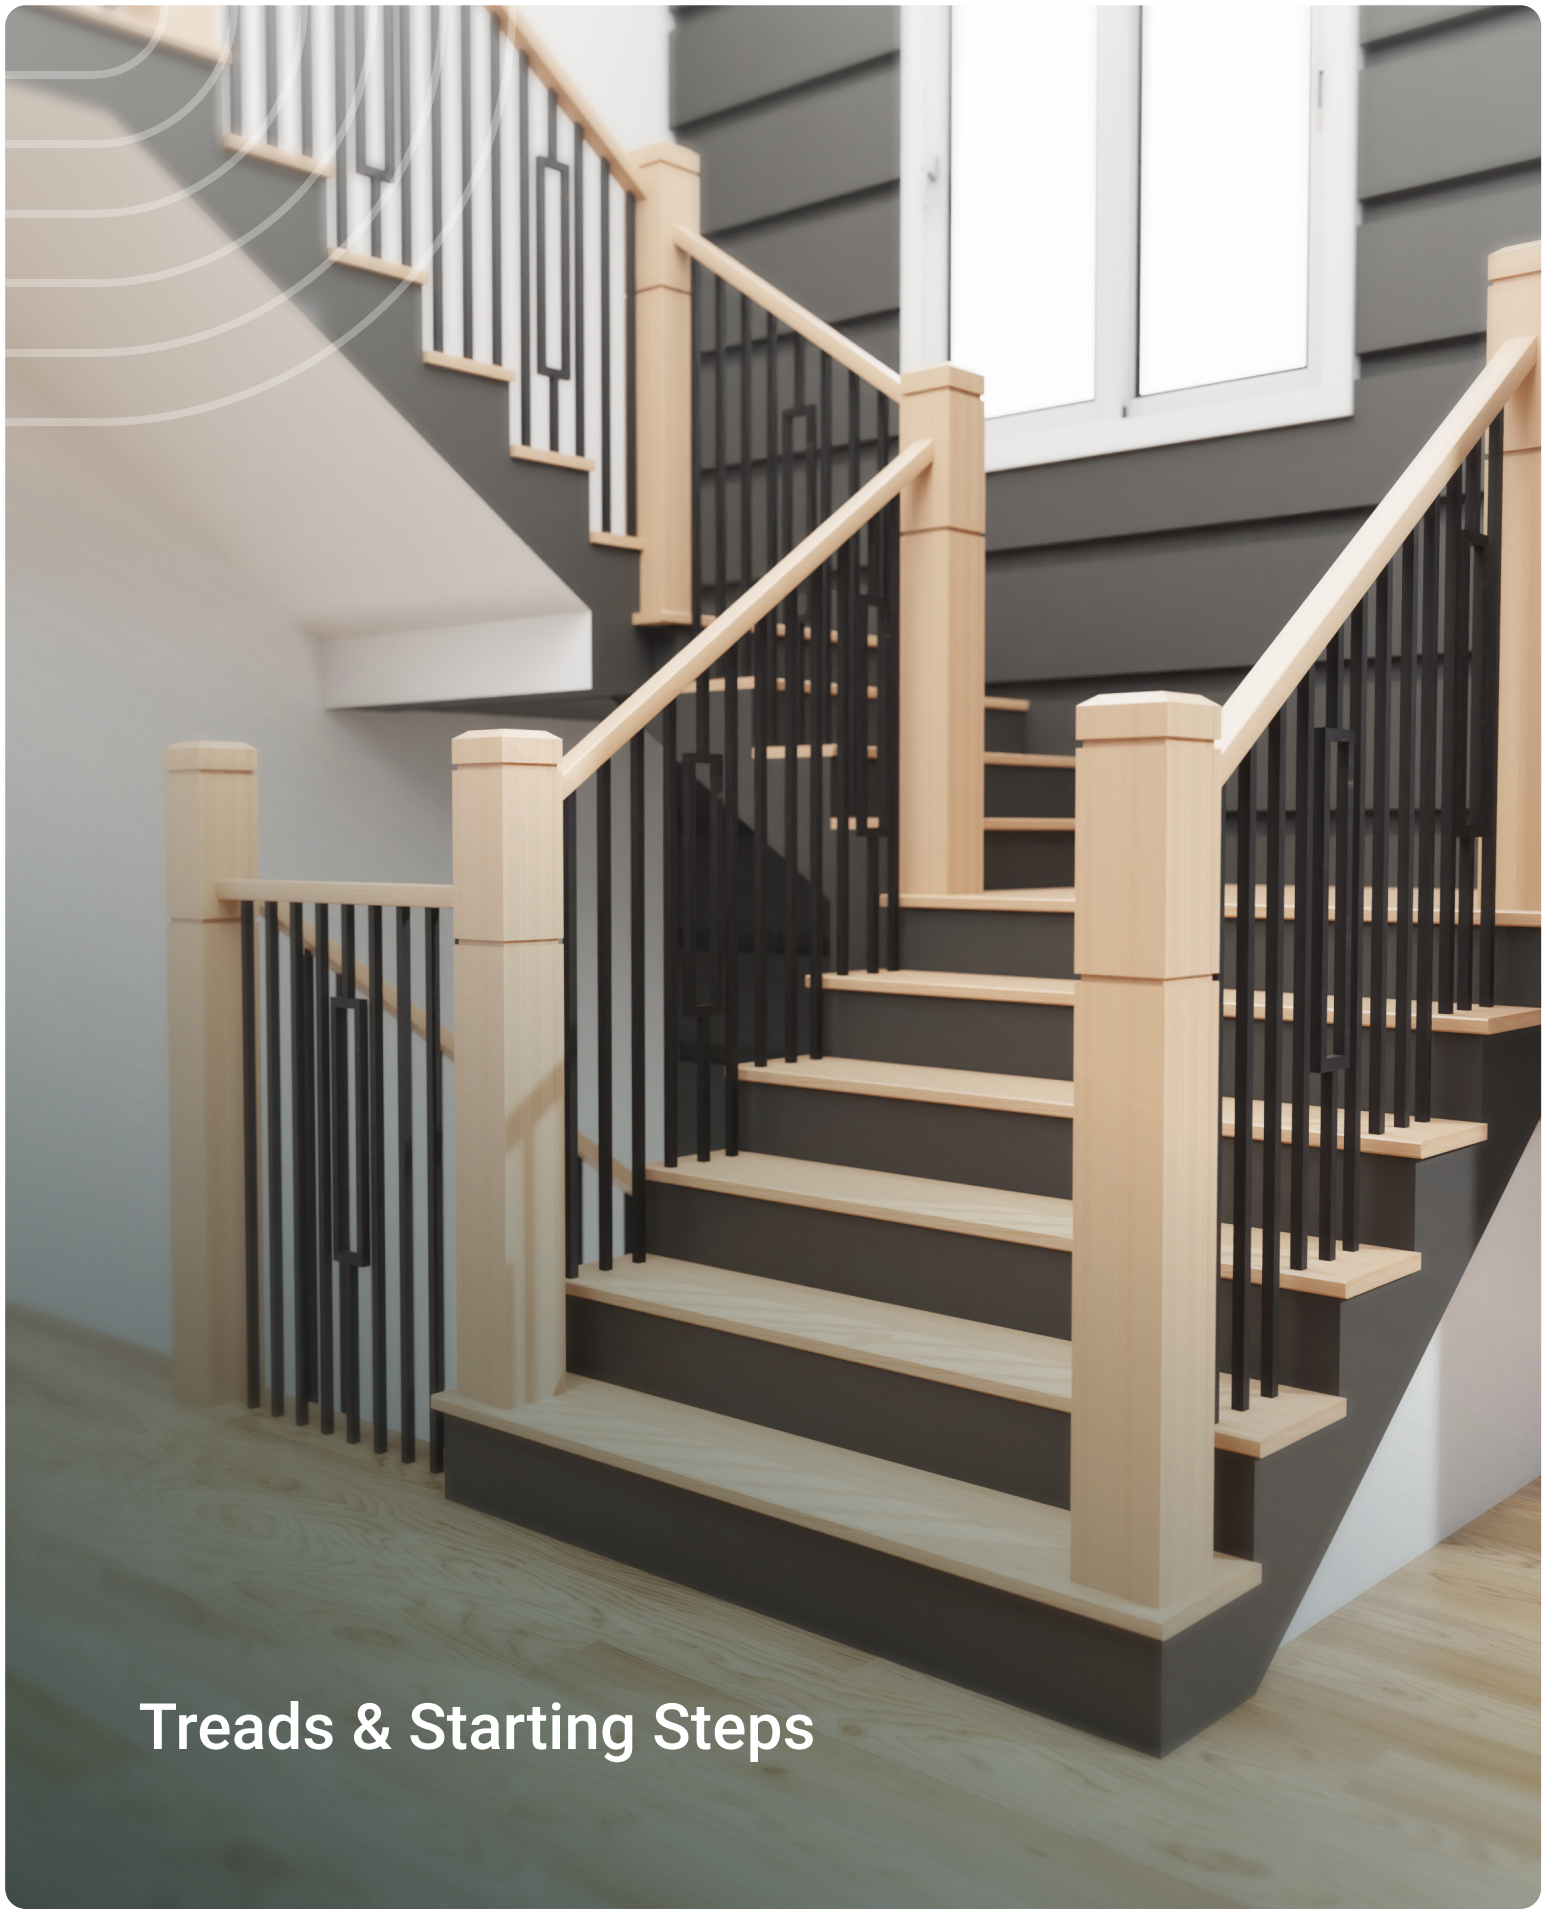

Treads & Starting Steps