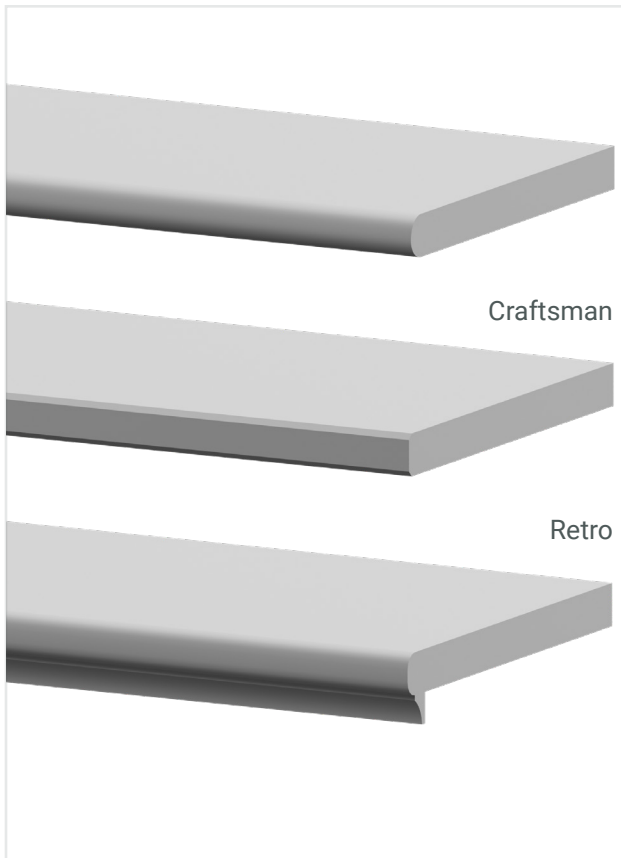

Pin Top

5015
 1-1/4"
 34", 38", 42"
 PR

5300
 1-3/4"
 36", 39", 42"
 PR

Treads & Starting Steps

8070
Tread

1-1/16" x 10-1/2" x 36"	R OAK
1-1/16" x 10-1/2" x 42"	R OAK
1-1/16" x 10-1/2" x 48"	R OAK
1-1/16" x 10-1/2" x 60"	R OAK
1-1/16" x 11-1/2" x 36"	R OAK
1-1/16" x 11-1/2" x 42"	R OAK / W OAK
1-1/16" x 11-1/2" x 48"	POP / R OAK / W OAK
1-1/16" x 11-1/2" x 60"	POP / R OAK
1-1/16" x 11-1/2" x 72"	POP / R OAK / W OAK
1-1/8" x 11-1/4" x 42"	PB
1-1/8" x 11-1/4" x 48"	PB
1-1/16" x 11-1/2" x 42" Craft	W OAK
1-1/16" x 11-1/2" x 48" Craft	W OAK
1-1/16" x 11-1/2" x 72" Craft	W OAK
5/8" x 11-1/2" x 42" Retro	R OAK
5/8" x 11-1/2" x 48" Retro	R OAK