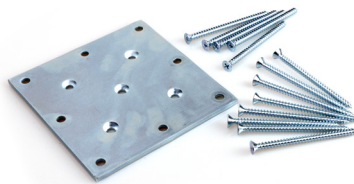

3013
1/2" Button
POP / R OAK / W OAK

3076
Steel Dowel Screw for Balusters

3002H
Handrail Bracket
AB / CHROME / ORB / SN
STB / WHITE

3078
Newel Bolt Kit
R OAK / MAP

3079
Rail Bolt Kit

SB10
Spring Bolt Kit

SB30
Spring Bolt Kit