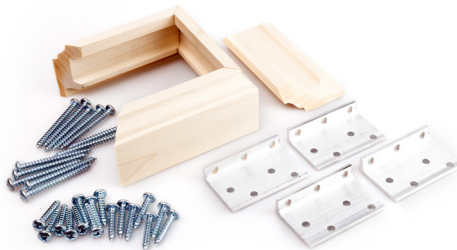

3078
Newel Bolt Kit
R OAK / MAP

3079
Rail Bolt Kit

SB10
Spring Bolt Kit

SB30
Spring Bolt Kit

3009
3" Newel Mounting Kit w/Trim
POP / R OAK